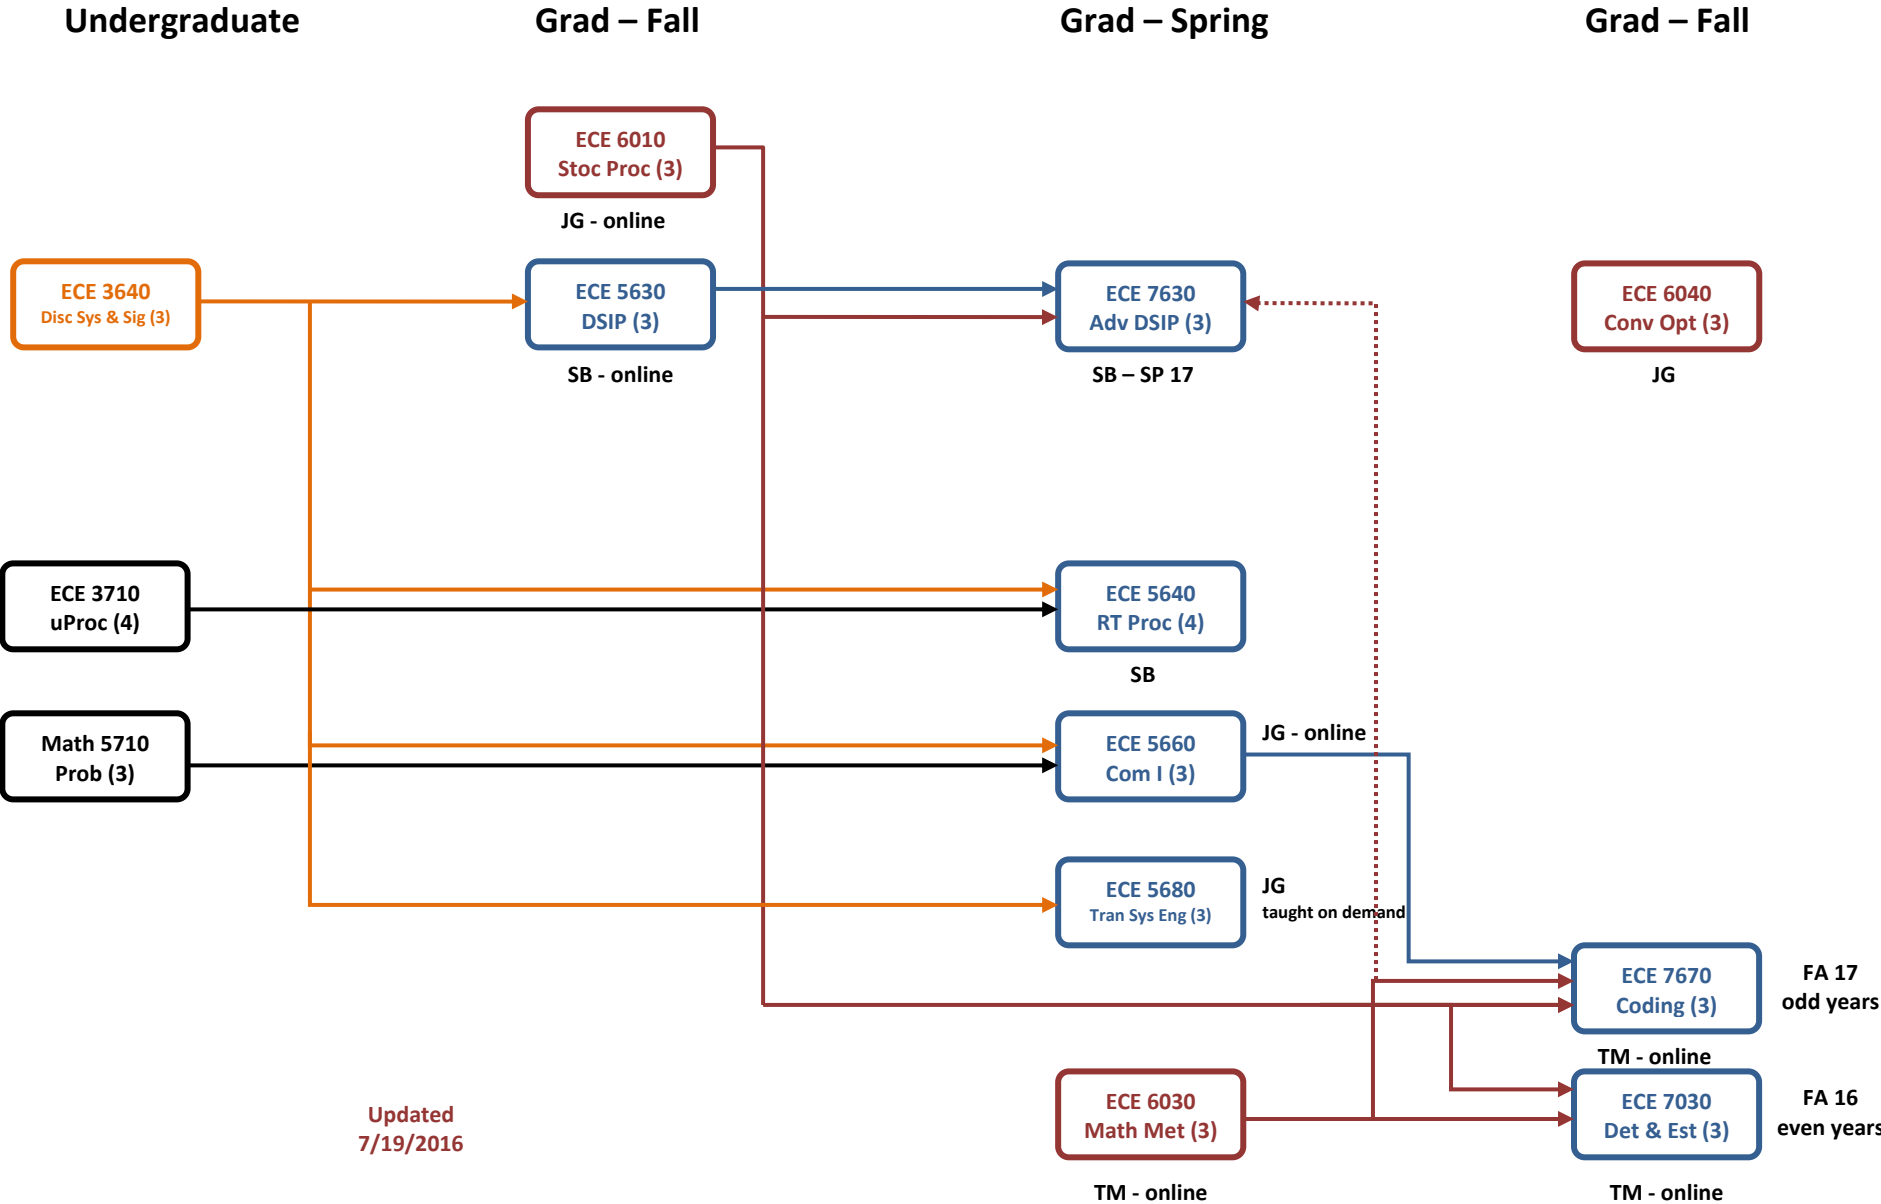

Grad – Spring

Updated
9/12/2017

EM / Microwave Focus Area

Undergraduate

Grad – Fall

Grad – Spring

Updated
3/6/2018

Signals / Communications Focus Area

Space Systems Focus Area

Undergraduate

Grad – Fall

Grad – Spring

Grad – Fall

Grad - Spring

Updated
10/6/2017