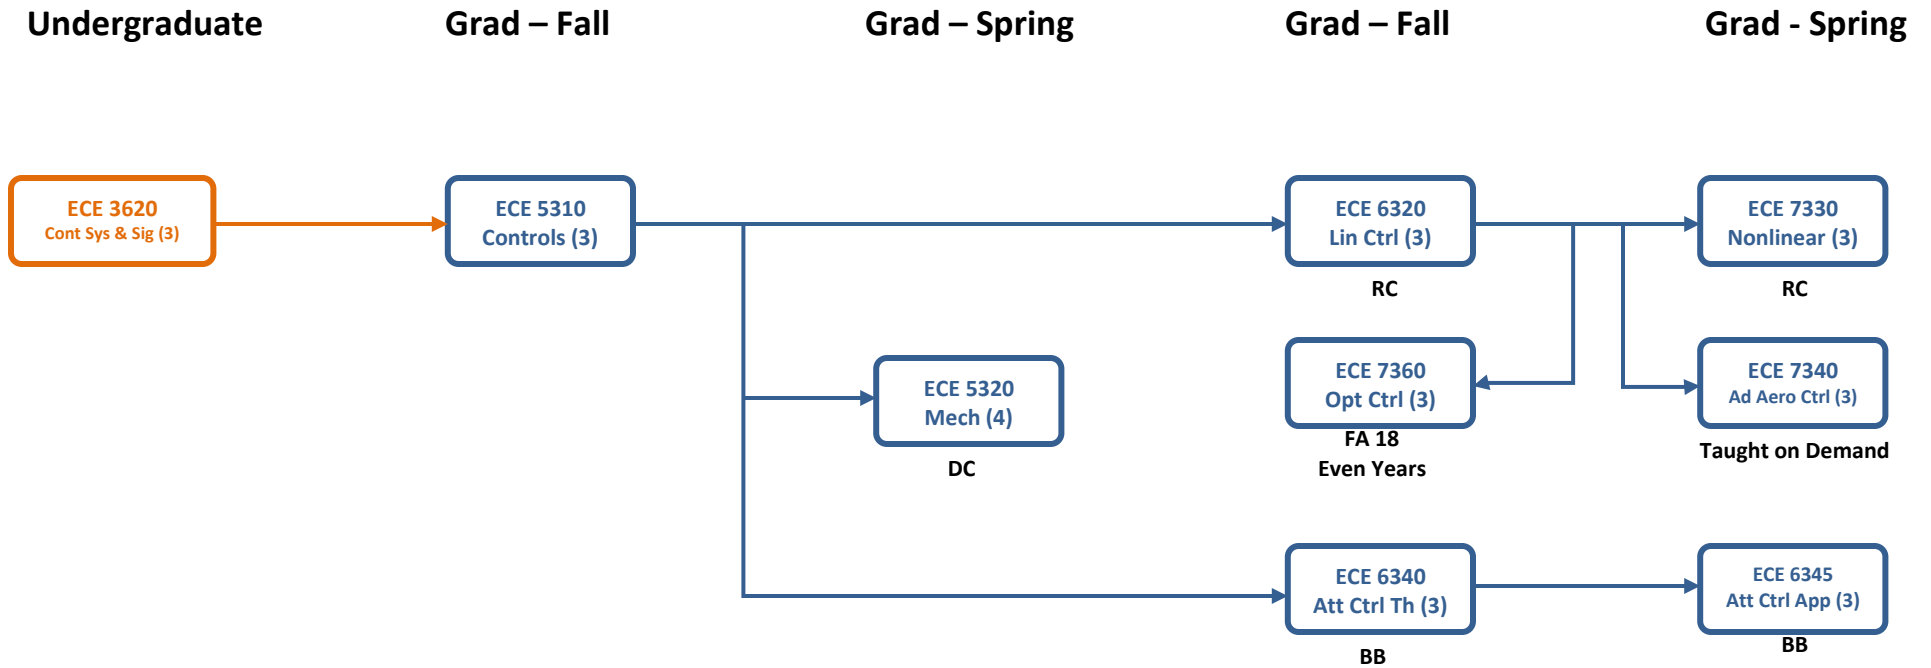

Computer Engineering Core Curriculum

Electrical Engineering Core Curriculum

Computer Engineering Focus Area

Control Systems Focus Area

Updated
9/13/2017

Electrical Power / Energy Focus Area

Undergraduate

Grad – Fall

Grad – Spring

Updated
9/12/2017

EM / Microwave Focus Area

Undergraduate

Grad – Fall

Grad – Spring

Updated
3/6/2018

Signals / Communications Focus Area

Space Systems Focus Area

Undergraduate

Grad – Fall

Grad – Spring

Grad – Fall

Grad - Spring

Updated
10/6/2017