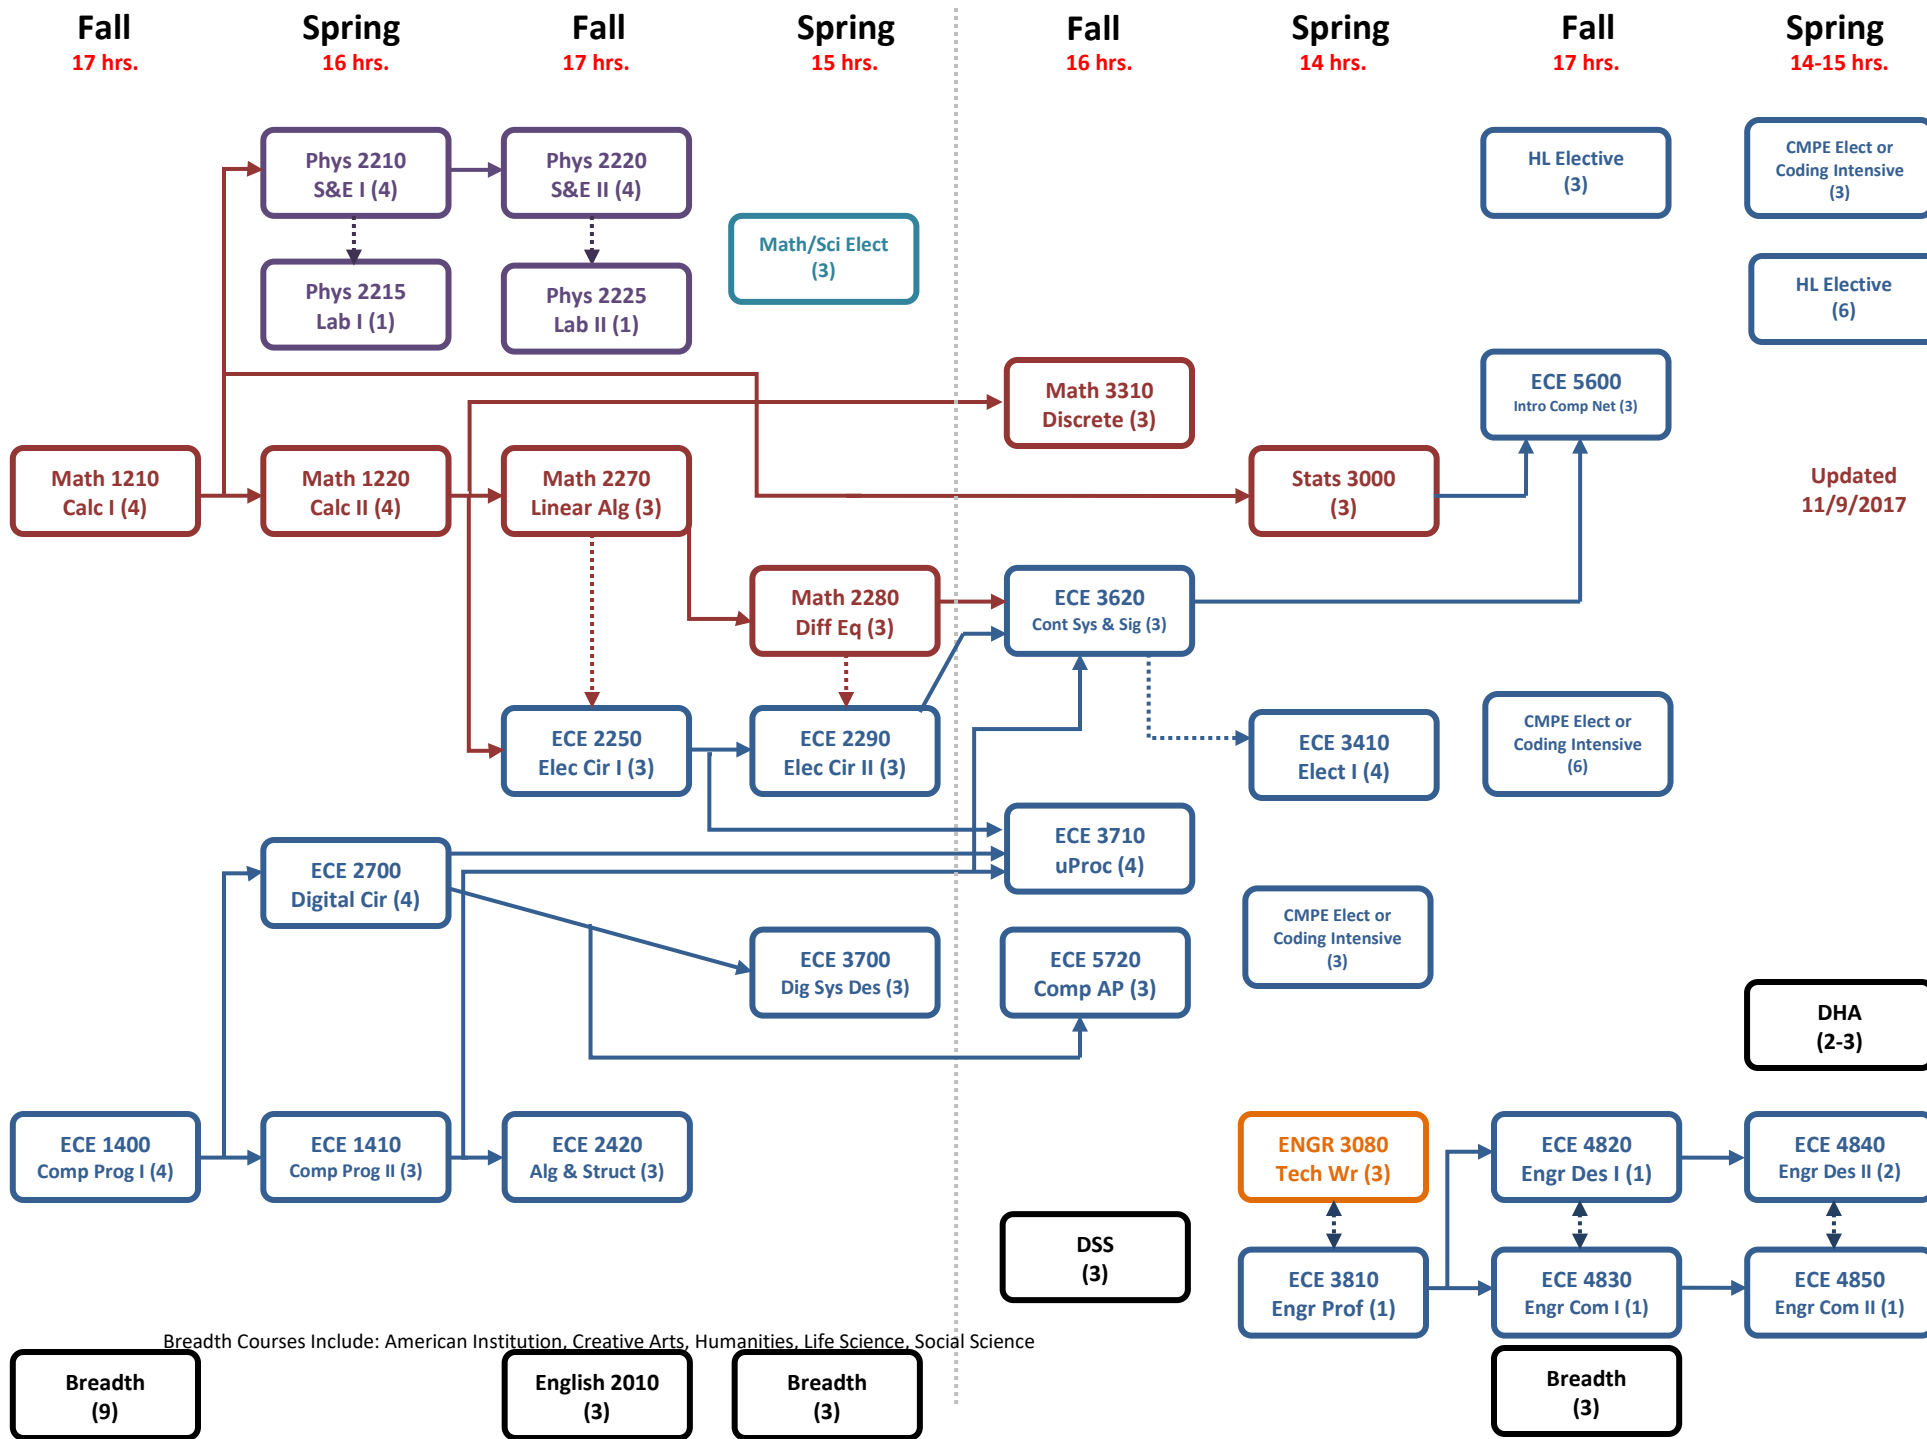

Computer Engineering Core Curriculum

Electrical Engineering Core Curriculum

Computer Engineering Focus Area

Control Systems Focus Area

Updated
9/13/2017

Electrical Power / Energy Focus Area

Undergraduate

Grad – Fall

Grad – Spring

Updated
9/12/2017

EM / Microwave Focus Area

Undergraduate

Grad – Fall

Grad – Spring

Updated
3/6/2018

Signals / Communications Focus Area

Space Systems Focus Area

Undergraduate

Grad – Fall

Grad – Spring

Grad – Fall

Grad - Spring

Updated
10/6/2017