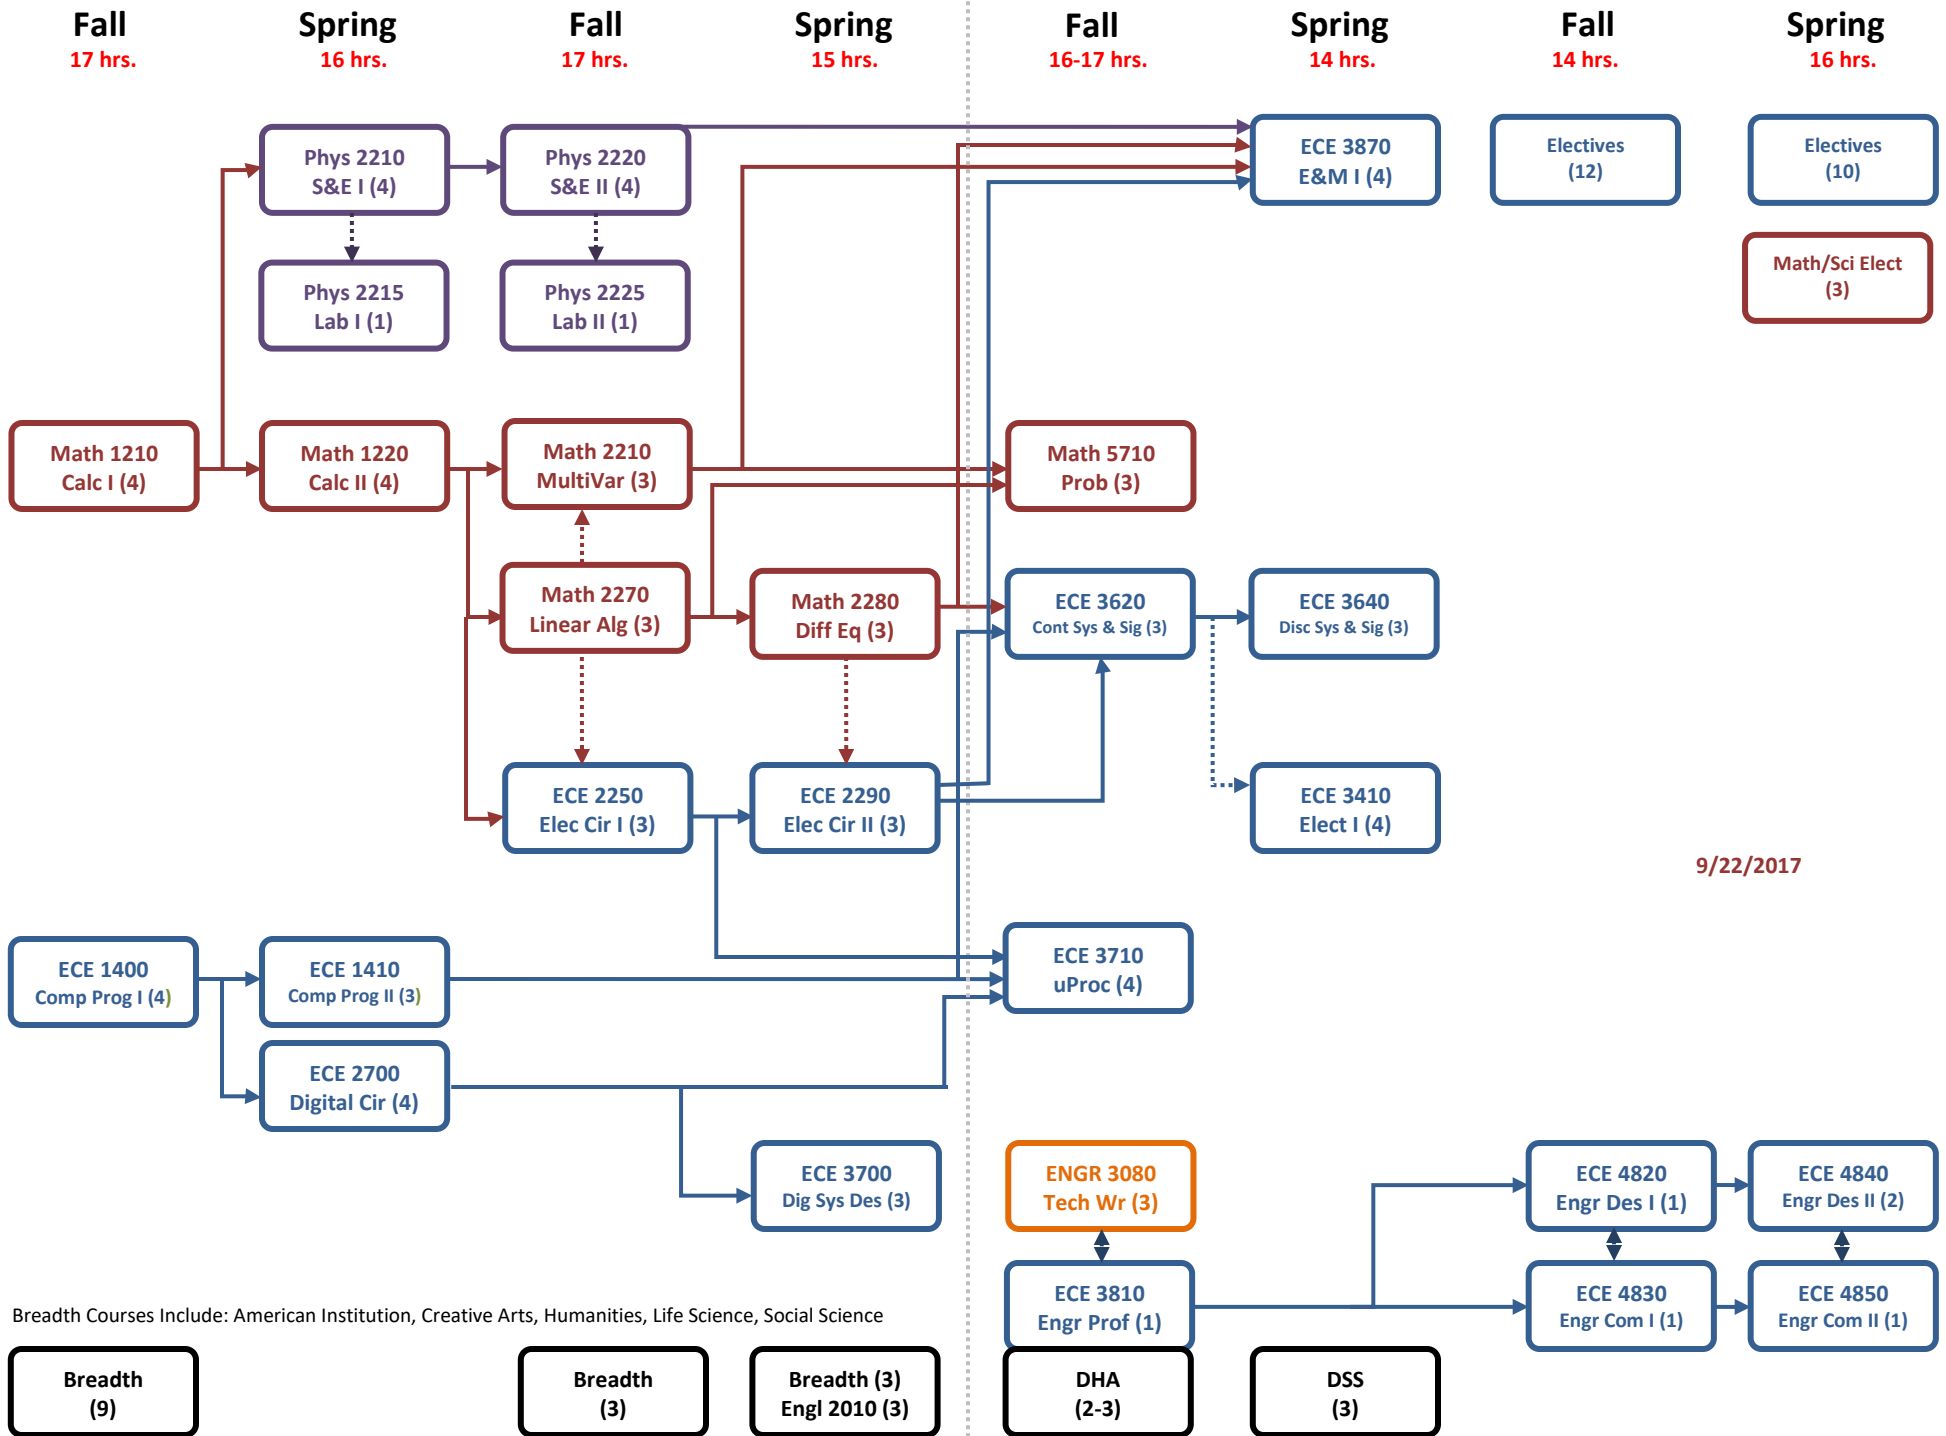

Computer Engineering Core Curriculum

Electrical Engineering Core Curriculum

Computer Engineering Focus Area

Control Systems Focus Area

Updated
9/13/2017

Electrical Power / Energy Focus Area

Undergraduate

Grad – Fall

Grad – Spring

Updated
9/12/2017

EM / Microwave Focus Area

Undergraduate

Grad – Fall

Grad – Spring

Updated
3/6/2018

Signals / Communications Focus Area

Space Systems Focus Area

Undergraduate

Grad – Fall

Grad – Spring

Grad – Fall

Grad - Spring

Updated
10/6/2017