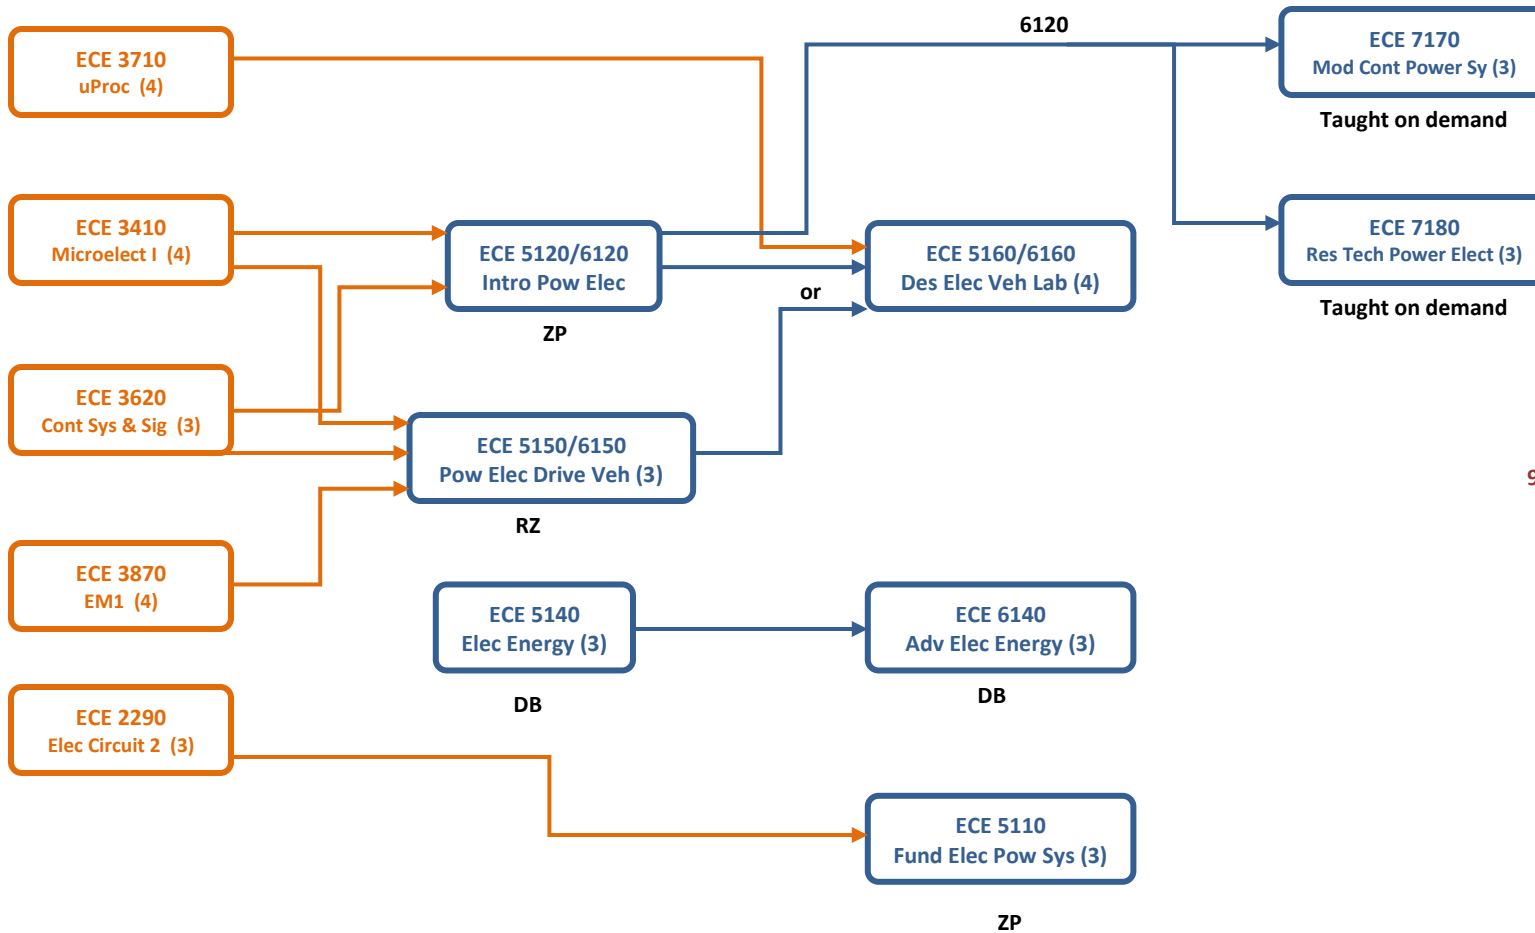

Computer Engineering Core Curriculum

Electrical Engineering Core Curriculum

Computer Engineering Focus Area

Control Systems Focus Area

Updated
9/13/2017

Electrical Power / Energy Focus Area

Undergraduate

Grad – Fall

Grad – Spring

Updated
9/12/2017

EM / Microwave Focus Area

Undergraduate

Grad – Fall

Grad – Spring

Updated
3/6/2018

Signals / Communications Focus Area

Space Systems Focus Area

Undergraduate

Grad – Fall

Grad – Spring

Grad – Fall

Grad - Spring

Updated
10/6/2017