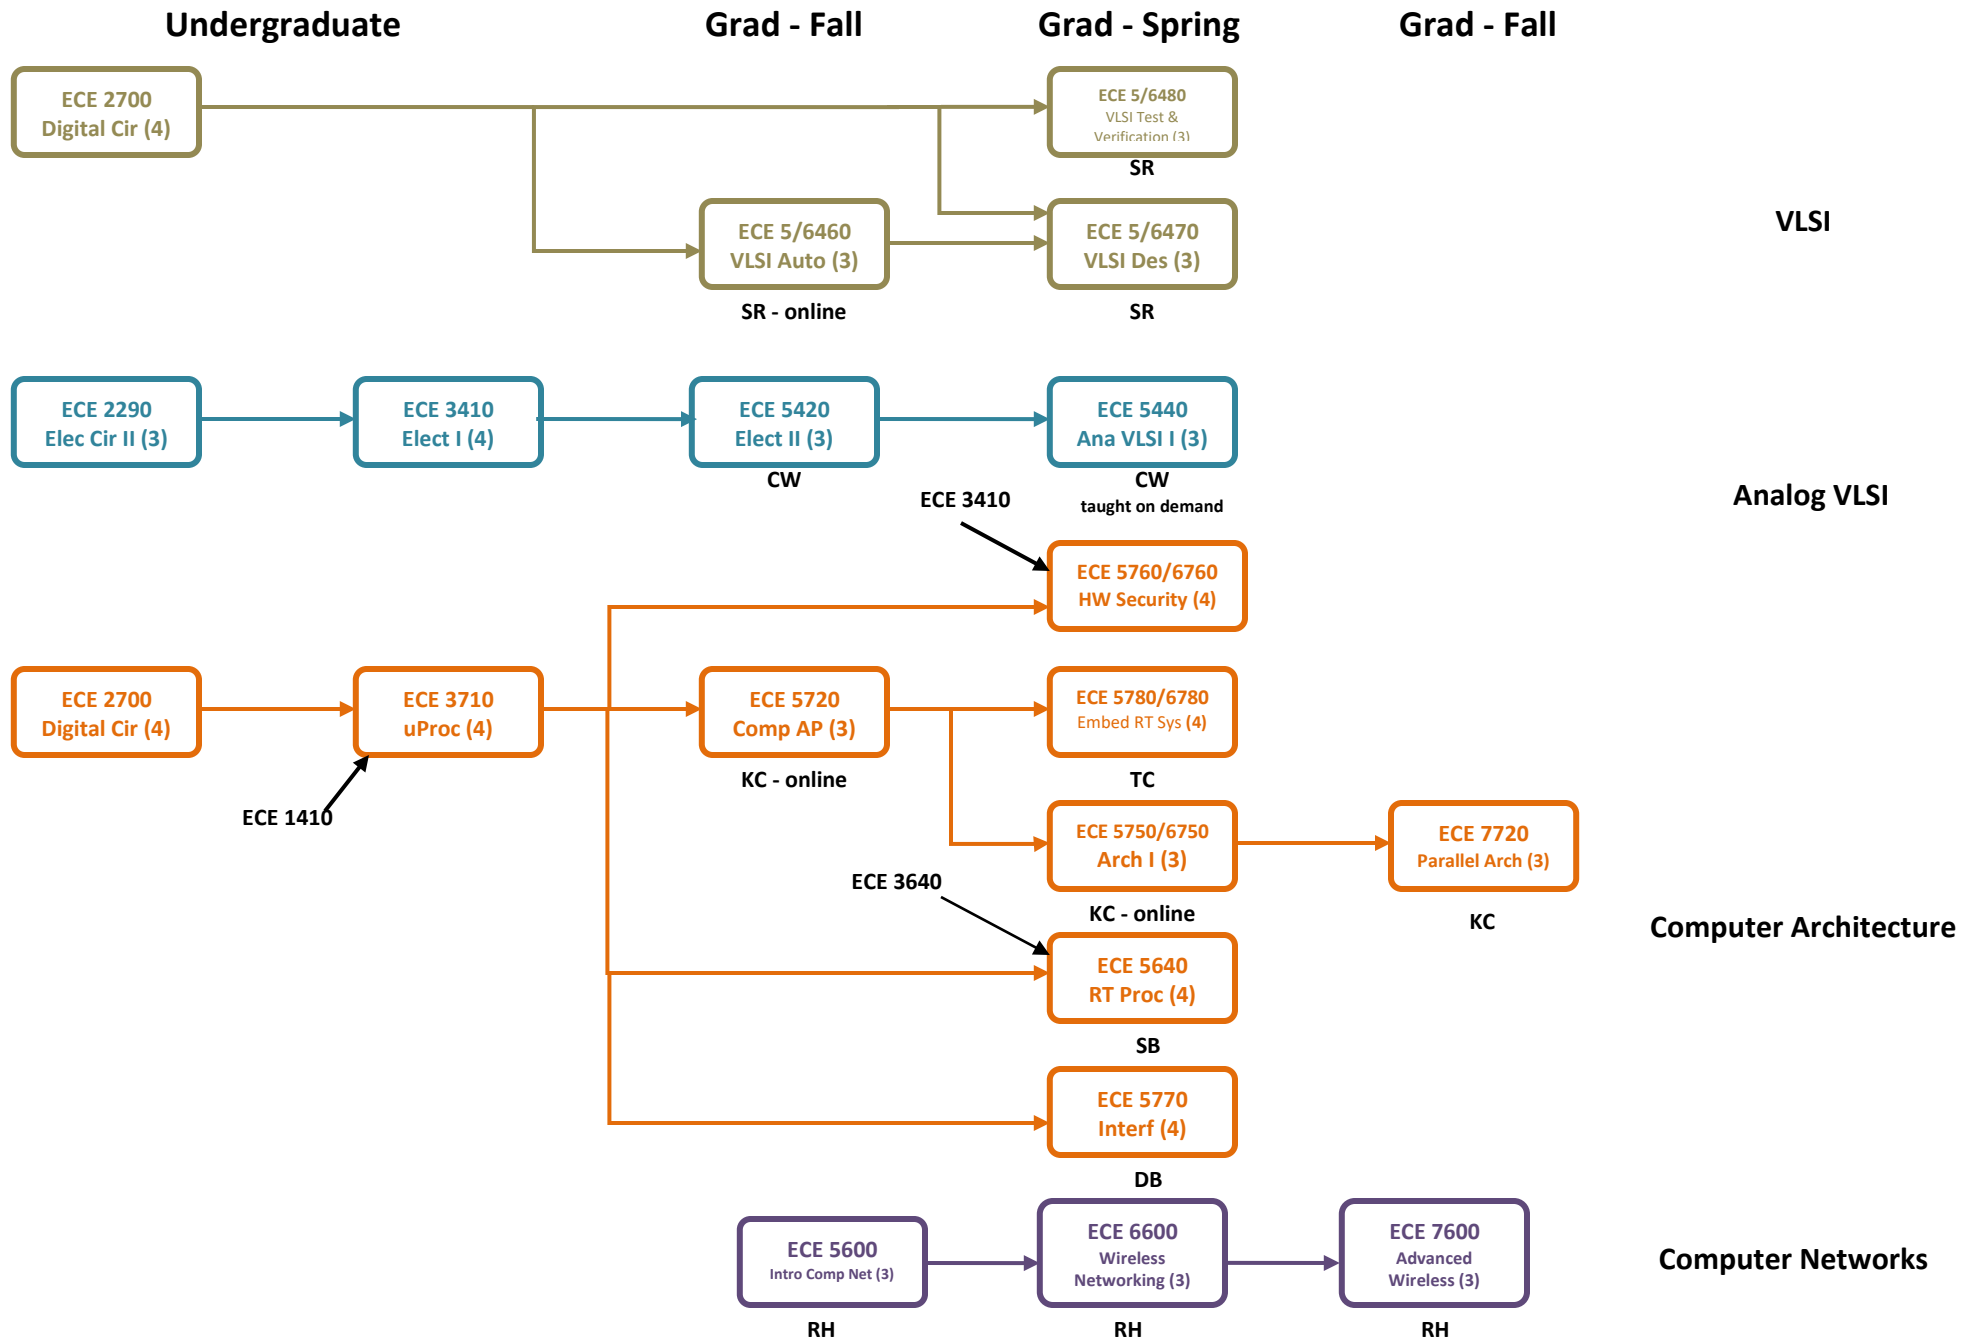

Computer Engineering Core Curriculum

Electrical Engineering Core Curriculum

Computer Engineering Focus Area

Control Systems Focus Area

Updated
9/13/2017

Electrical Power / Energy Focus Area

Undergraduate

Grad – Fall

Grad – Spring

Updated
9/12/2017

EM / Microwave Focus Area

Undergraduate

Grad – Fall

Grad – Spring

Updated
3/6/2018

Signals / Communications Focus Area

Space Systems Focus Area

Undergraduate

Grad – Fall

Grad – Spring

Grad – Fall

Grad - Spring

Updated
10/6/2017