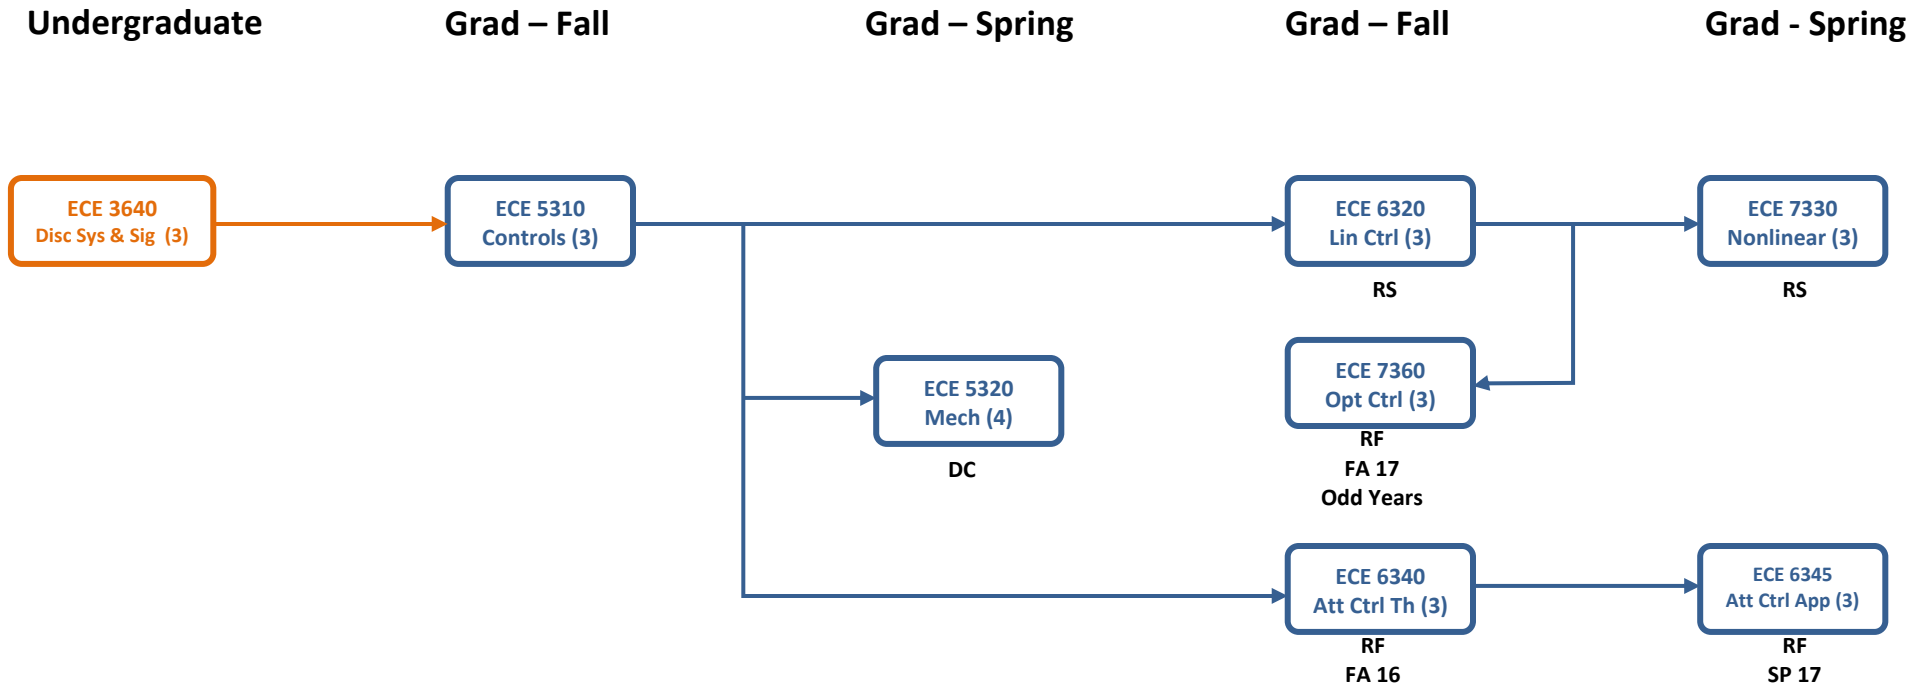

Computer Engineering Core Curriculum

Breadth Courses Include: American Institution, Creative Arts, Humanities, Life Science, Social Science

Electrical Engineering Core Curriculum

Updated 9/1/2016

Breadth Courses Include: American Institution, Creative Arts, Humanities, Life Science, Social Science

Computer Engineering Focus Area

Control Systems Focus Area

Updated
12/14/2015

EM / Microwave Focus Area

Undergraduate

Grad – Fall

Grad – Spring

Grad – Fall