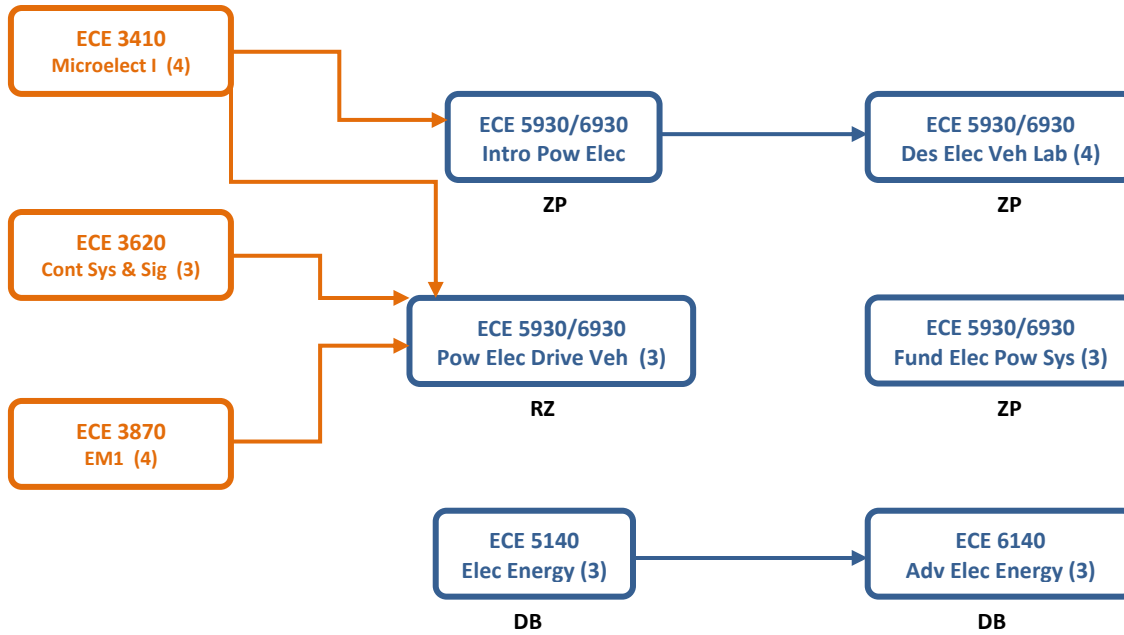

Computer Engineering Focus Area

Control Systems Focus Area

Updated
12/14/2015

EM / Microwave Focus Area

Undergraduate

Grad – Fall

Grad – Spring

Grad – Fall

Updated
2/4/2015

Electrical Power / Energy Focus Area

Undergraduate

Grad – Fall

Grad – Spring

Updated
7/19/2016

Signals / Communications Focus Area

Space Systems Focus Area