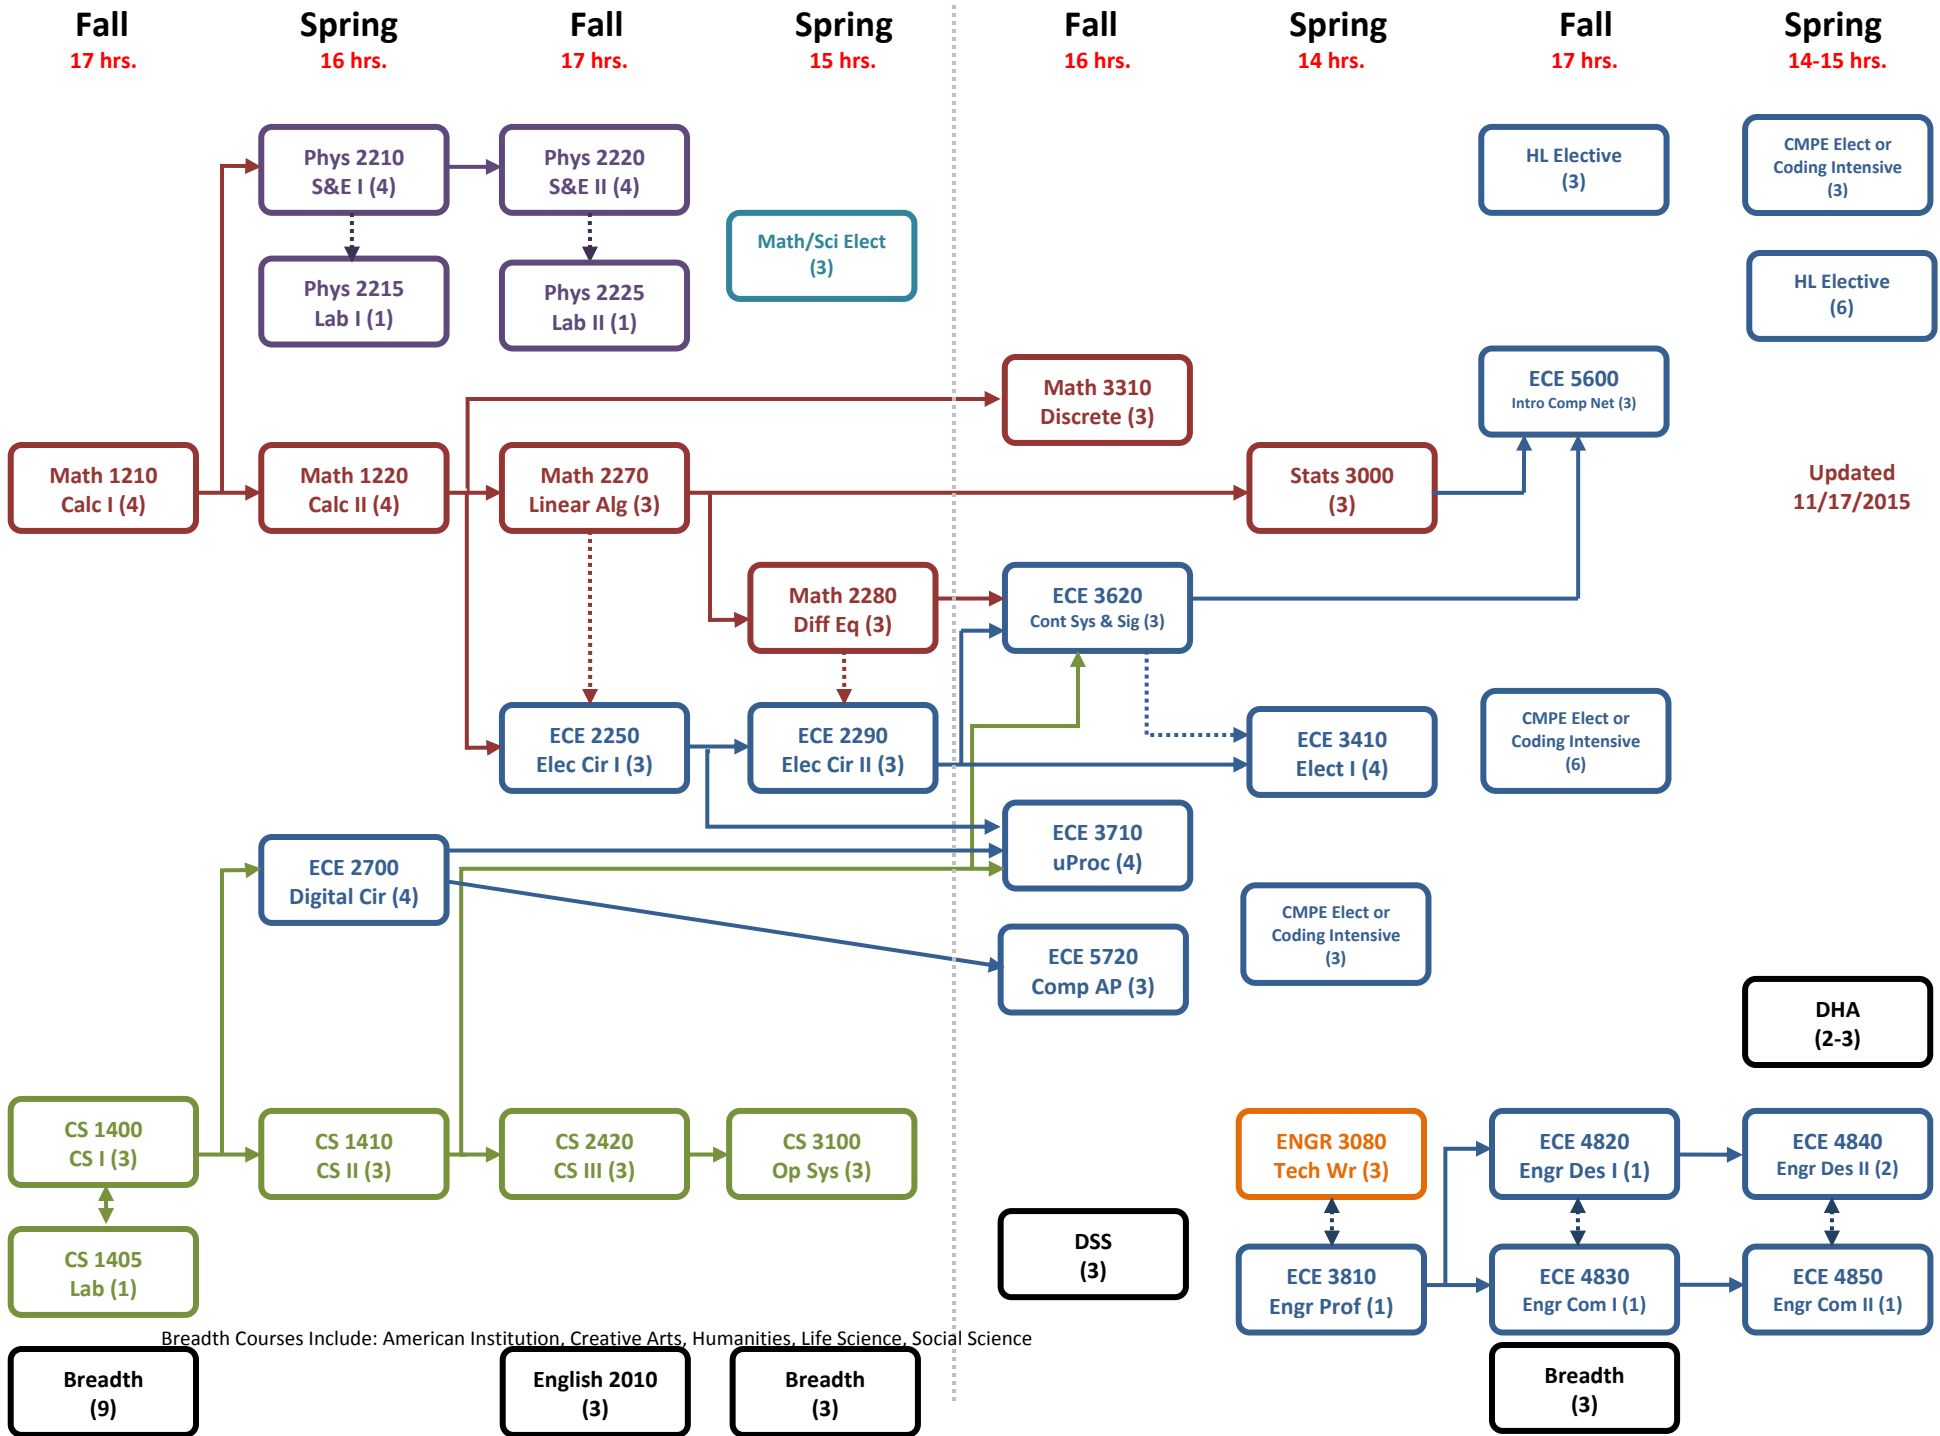

Computer Engineering Core Curriculum

Breadth Courses Include: American Institution, Creative Arts, Humanities, Life Science, Social Science

Electrical Engineering Core Curriculum

Updated 9/1/2016

Breadth Courses Include: American Institution, Creative Arts, Humanities, Life Science, Social Science

Computer Engineering Focus Area

Control Systems Focus Area

Updated
12/14/2015

EM / Microwave Focus Area

Undergraduate

Grad – Fall

Grad – Spring

Grad – Fall

Undergraduate

Grad – Fall

Grad – Spring

Grad – Fall

Grad - Spring

Updated
8/8/2014