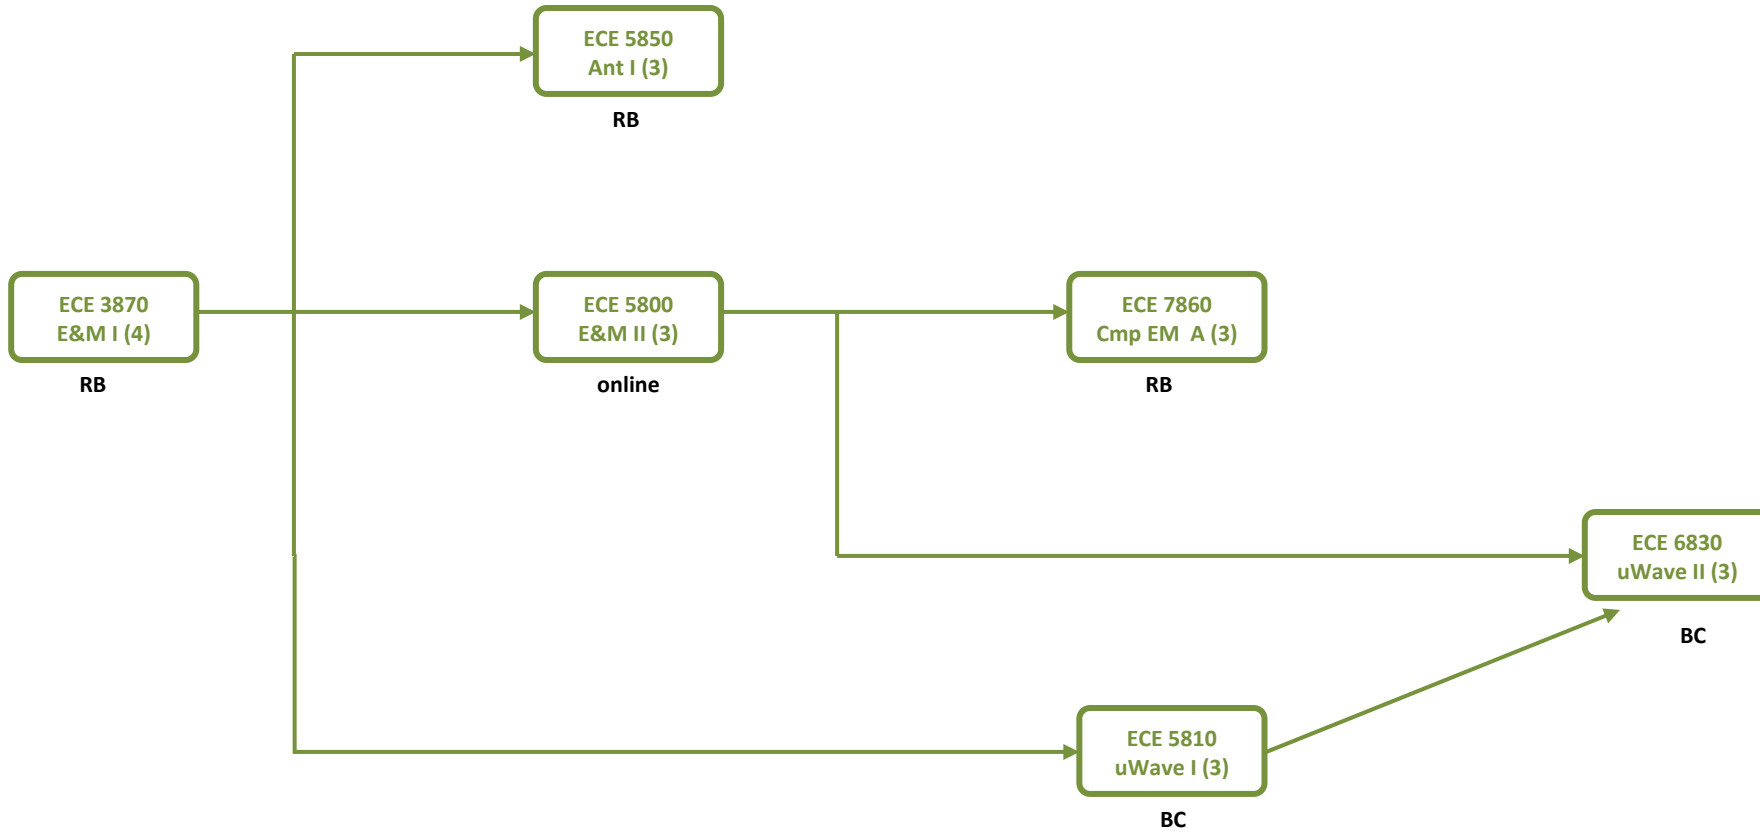

Computer Engineering Focus Area

Control Systems Focus Area

Updated
12/14/2015

EM / Microwave Focus Area

Undergraduate

Grad – Fall

Grad – Spring

Grad – Fall

Updated
2/4/2015

Electrical Power / Energy Focus Area

Undergraduate

Grad – Fall

Grad – Spring

Updated
7/19/2016

Signals / Communications Focus Area

Space Systems Focus Area