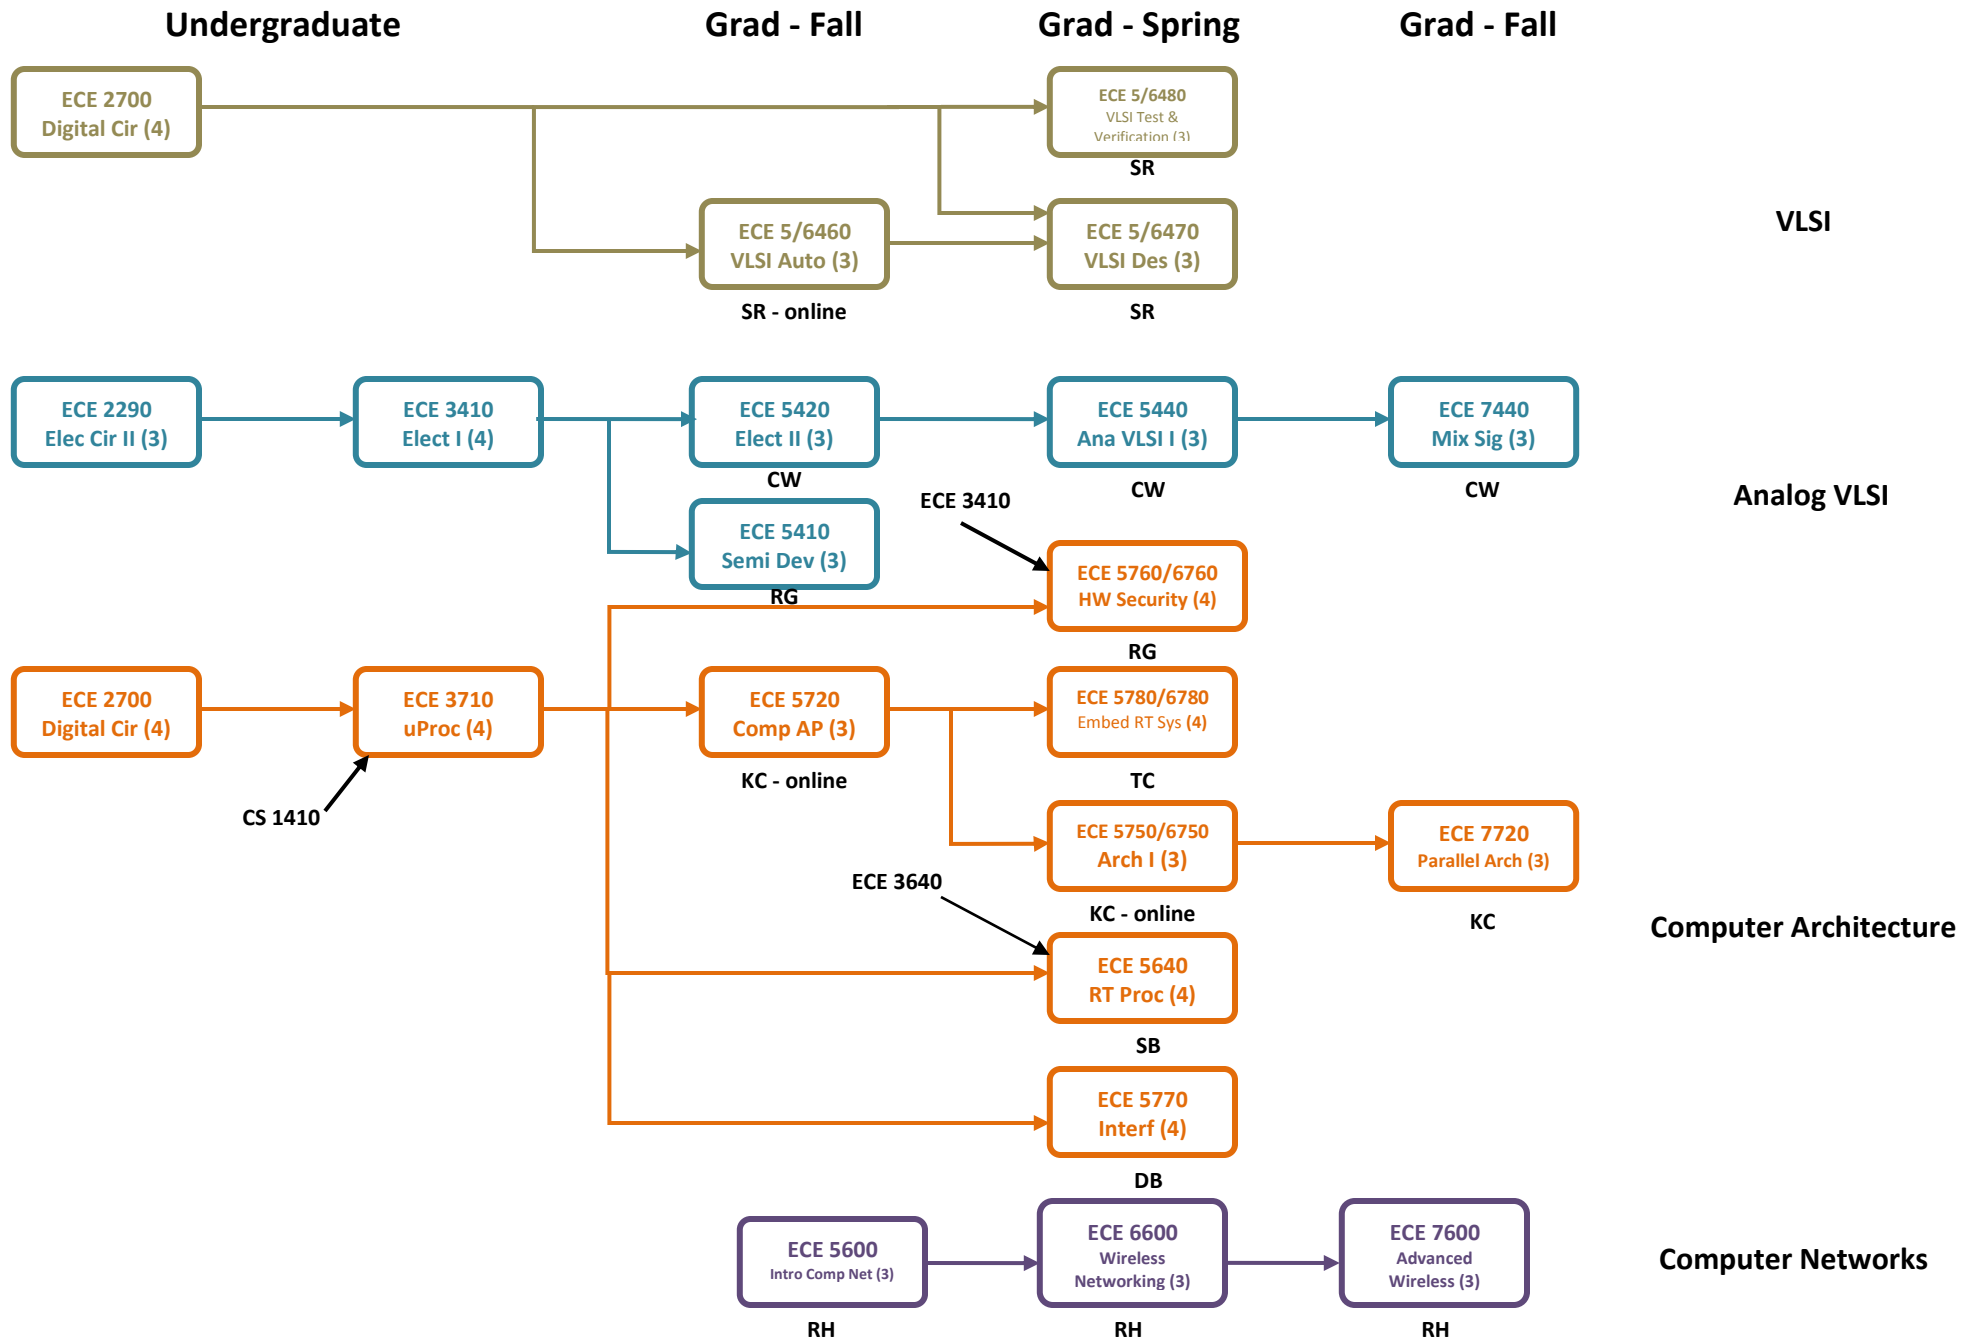

Computer Engineering Core Curriculum

Breadth Courses Include: American Institution, Creative Arts, Humanities, Life Science, Social Science

Electrical Engineering Core Curriculum

Updated 9/1/2016

Breadth Courses Include: American Institution, Creative Arts, Humanities, Life Science, Social Science

Computer Engineering Focus Area

Control Systems Focus Area

Updated
12/14/2015

EM / Microwave Focus Area

Undergraduate

Grad – Fall

Grad – Spring

Grad – Fall

Updated
2/4/2015

Electrical Power / Energy Focus Area

Undergraduate

Grad – Fall

Grad – Spring

Updated
7/19/2016

Signals / Communications Focus Area

Space Systems Focus Area

Undergraduate

Grad – Fall

Grad – Spring

Grad – Fall

Grad - Spring

Updated
8/8/2014