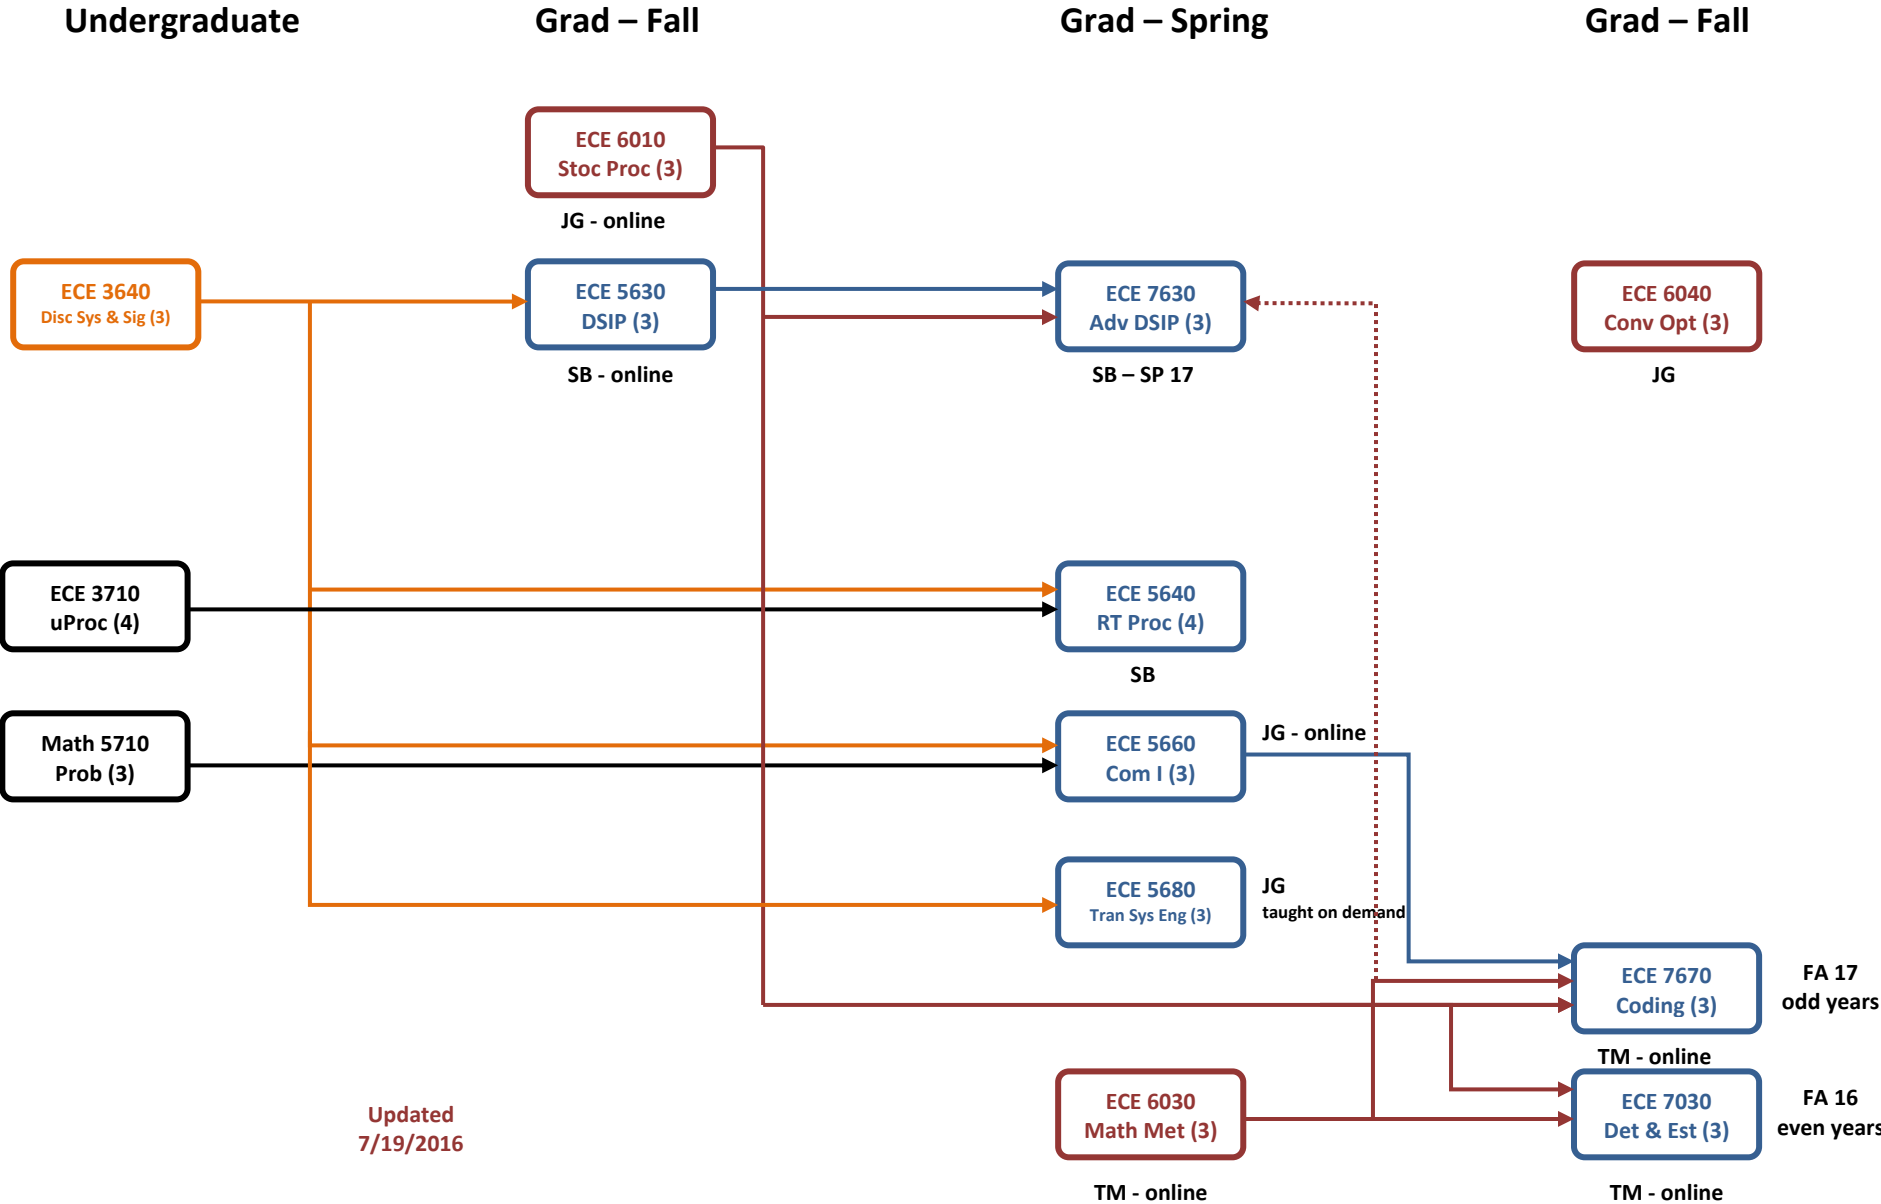

Computer Engineering Core Curriculum

Breadth Courses Include: American Institution, Creative Arts, Humanities, Life Science, Social Science

Electrical Engineering Core Curriculum

Updated 9/1/2016

Breadth Courses Include: American Institution, Creative Arts, Humanities, Life Science, Social Science

Updated
2/4/2015

Electrical Power / Energy Focus Area

Undergraduate

Grad – Fall

Grad – Spring

Updated
7/19/2016

Signals / Communications Focus Area

Space Systems Focus Area

Undergraduate

Grad – Fall

Grad – Spring

Grad – Fall

Grad - Spring

Updated
8/8/2014