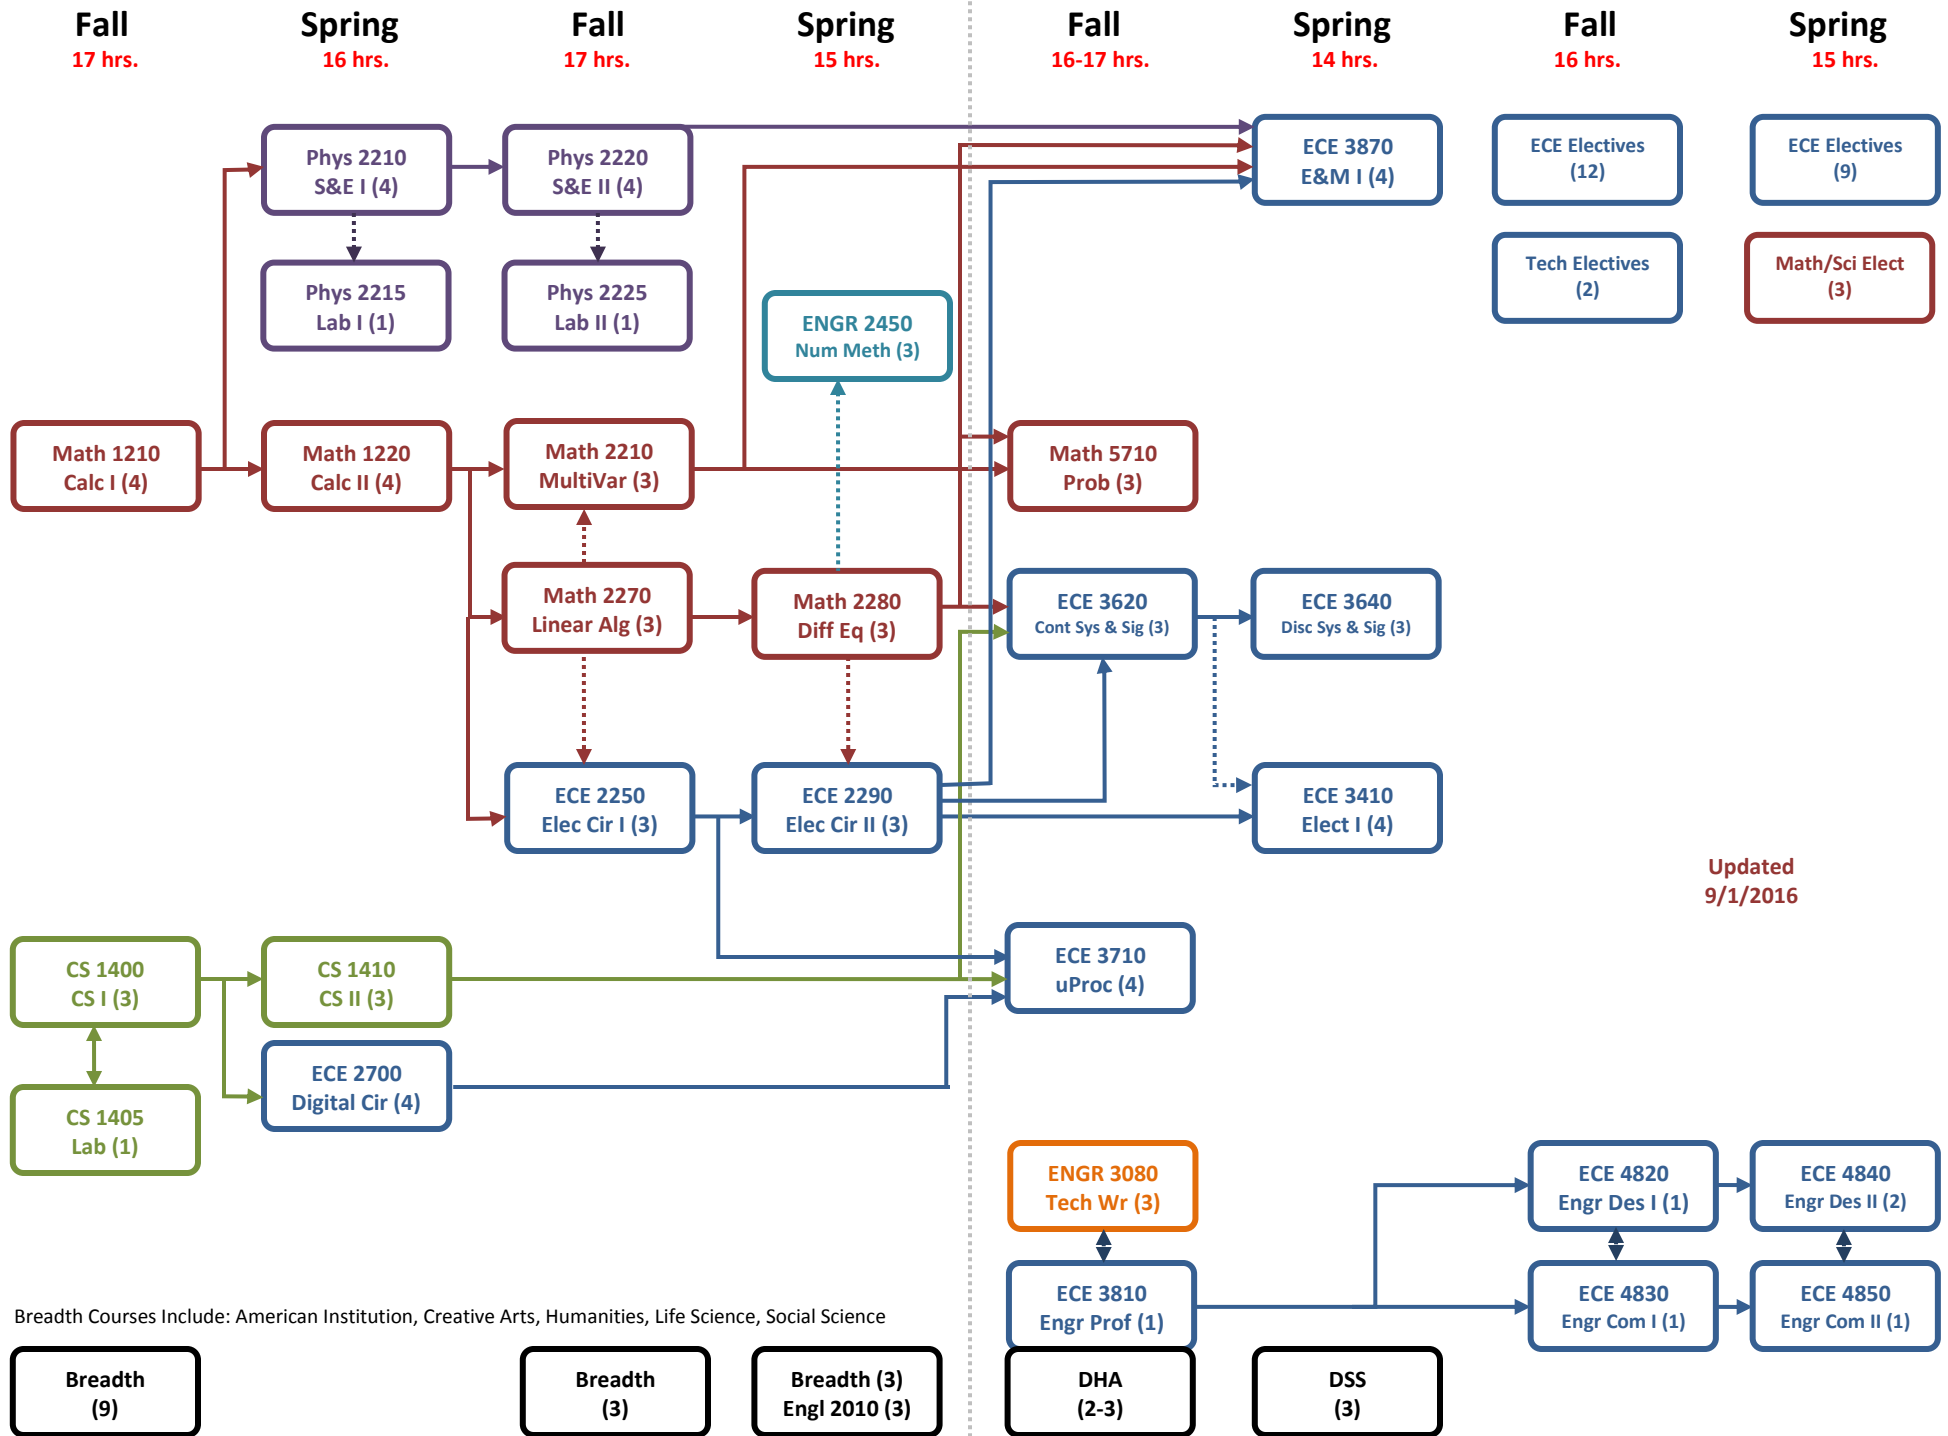

Computer Engineering Core Curriculum

Breadth Courses Include: American Institution, Creative Arts, Humanities, Life Science, Social Science

Electrical Engineering Core Curriculum

Updated 9/1/2016

Breadth Courses Include: American Institution, Creative Arts, Humanities, Life Science, Social Science

Computer Engineering Focus Area

Control Systems Focus Area

Updated
12/14/2015

EM / Microwave Focus Area

Undergraduate

Grad – Fall

Grad – Spring

Grad – Fall

Updated
2/4/2015

Electrical Power / Energy Focus Area

Undergraduate

Grad – Fall

Grad – Spring

Updated
7/19/2016

Signals / Communications Focus Area

Space Systems Focus Area

Undergraduate

Grad – Fall

Grad – Spring

Grad – Fall

Grad - Spring

Updated
8/8/2014